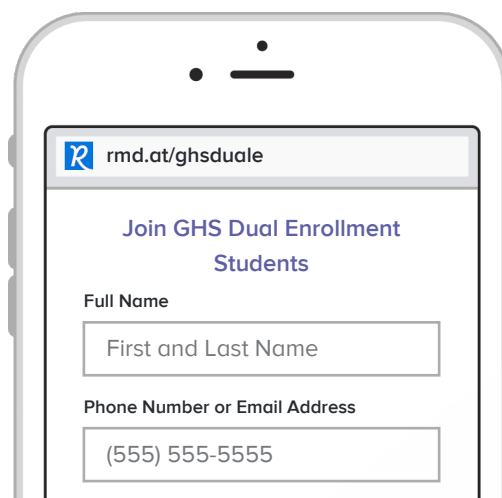

Sign up for important updates from Dr. Jacobson and E. Ortiz.

Get information for Gateway High School right on your phone—not on handouts.

Pick a way to receive messages for GHS Dual Enrollment Students:

A If you have a smartphone, get push notifications.

On your iPhone or Android phone, open your web browser and go to the following link:

rmd.at/ghsduale

Follow the instructions to sign up for Remind. You'll be prompted to download the mobile app.